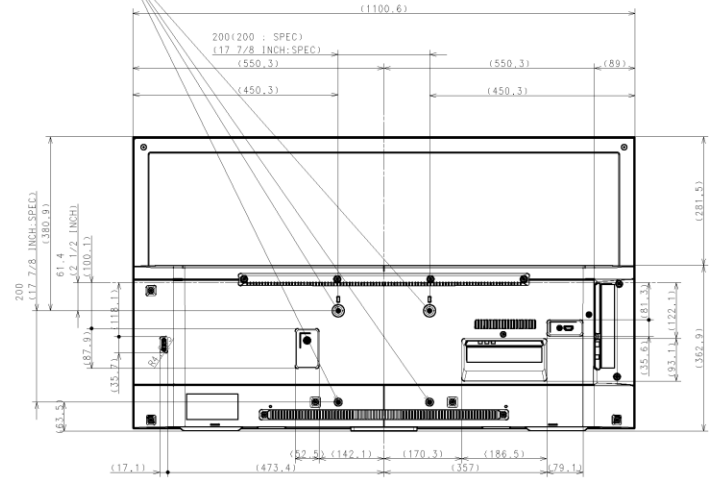

ALL AREA EXCEPT EUROPE MODELS