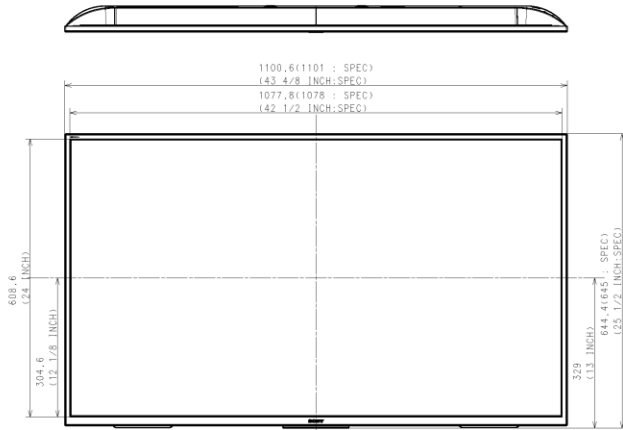

ALL AREA EXCEPT EUROPE MODELS