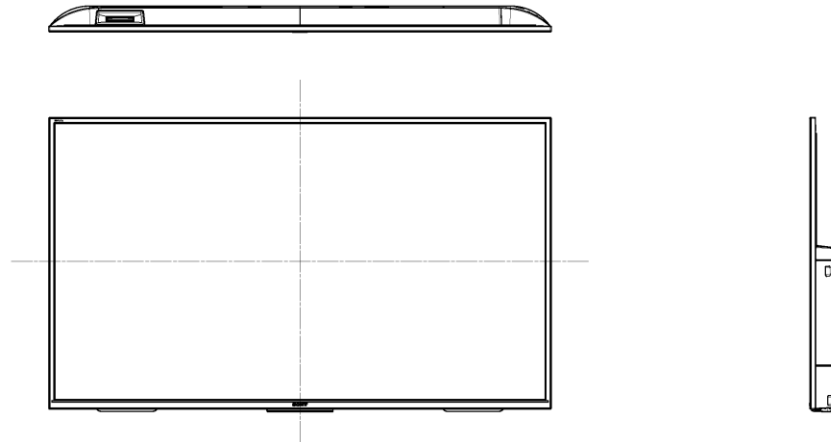

EUROPE MODELS