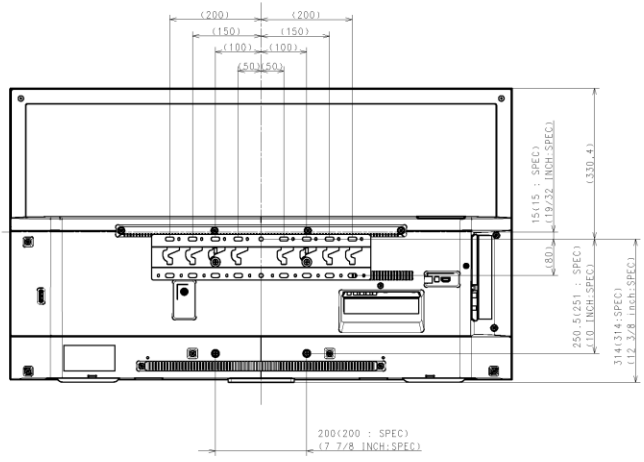

WITH STAND (KD-49XG8196)

ALL AREA EXCEPT EUROPE MODELS

56,8(57 : SPEC)
(2.1/4 INCH:SPEC)
12,5(13 : SPEC)
(17/32 INCH:SPEC)

M6 HOLES FOR WALLMOUNT
#REFER INSTRUCTIONS MANUAL FOR SCREW LENGTH INFORMATION

EUROPE MODELS

SU-WL450 SLIM

SU-WL450 STANDARD