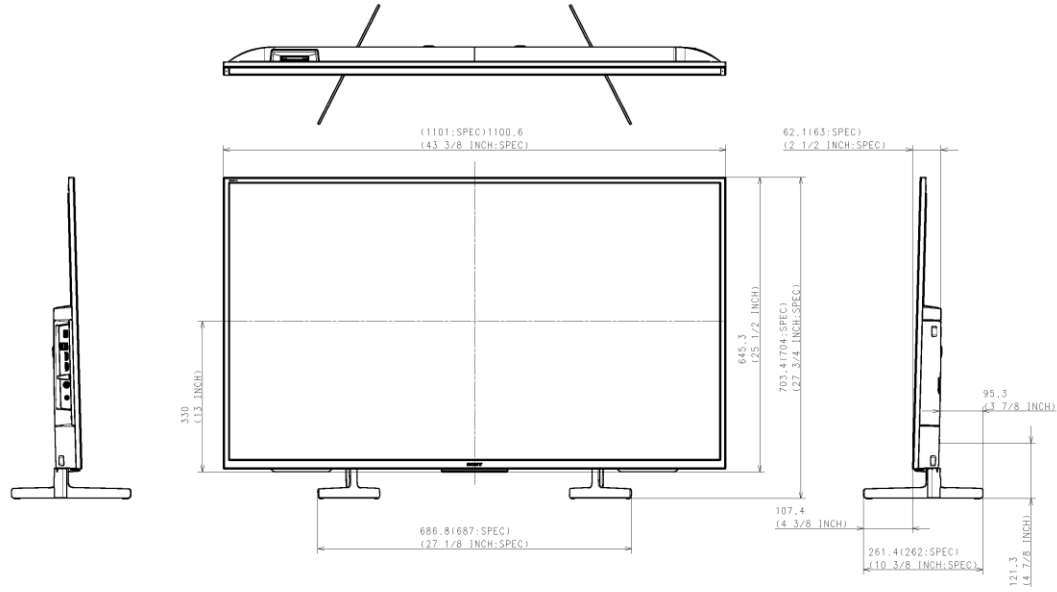

WITH STAND (KD-49XG8196)

ALL AREA EXCEPT EUROPE MODELS

56,8(57 : SPEC)
(2.1/4 INCH:SPEC)
12,5(13 : SPEC)
(17/32 INCH:SPEC)

M6 HOLES FOR WALLMOUNT
#REFER INSTRUCTIONS MANUAL FOR SCREW LENGTH INFORMATION

EUROPE MODELS

SU-WL450 SLIM

SU-WL450 STANDARD