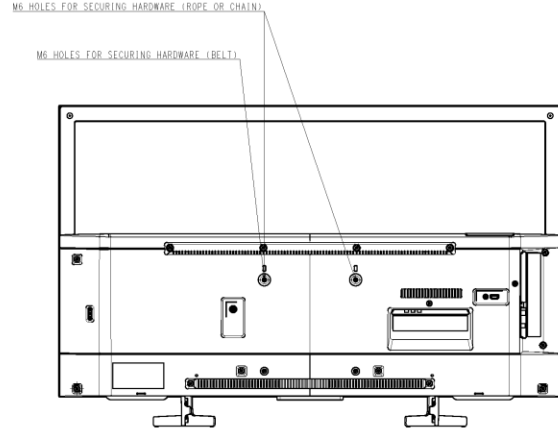

WITH STAND (KD-49XG8196)

ALL AREA EXCEPT EUROPE MODELS

56,8(57 : SPEC)
(2.1/4 INCH:SPEC)
12,5(13 : SPEC)
(17/32 INCH:SPEC)

M6 HOLES FOR WALLMOUNT
#REFER INSTRUCTIONS MANUAL FOR SCREW LENGTH INFORMATION

EUROPE MODELS

SU-WL450 SLIM

SU-WL450 STANDARD