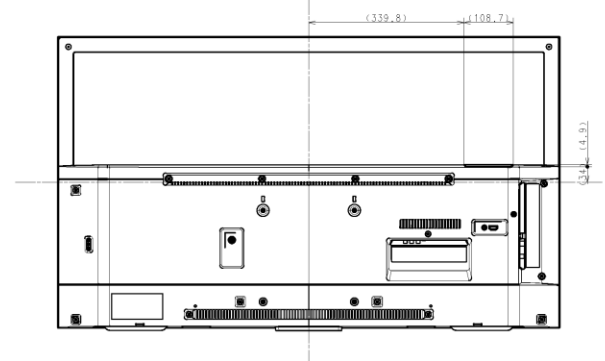

EUROPE MODELS